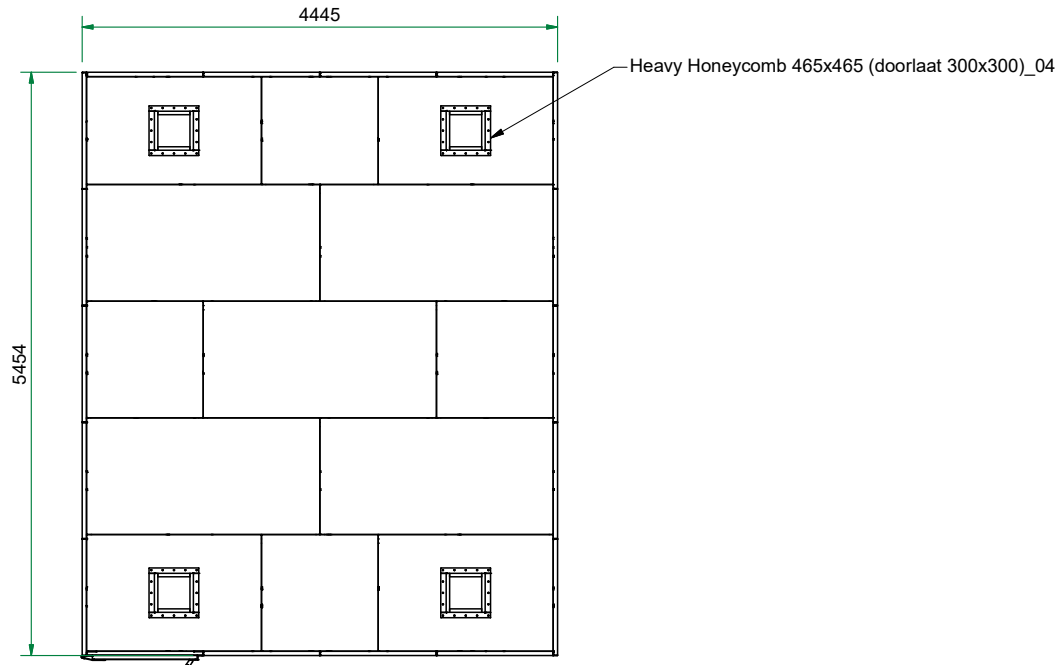

The possible locations for the shielded door are marked green

Top view

Title : PF - 5x4 - 5453x4445		Scale 1 : 50	Designed : RvdB	Checked :
Projectname : Prefab cage 5x4			Date : 6-3-2023	Date :
Client :		Projection 	A3 Page	Project number:
Holland Shielding Systems BV WWW.HOLLANDSHIELDING.COM TELEFOON : +31 78 204 9000 FAX : +31 78 204 9008 E-MAIL : INFO@HOLLANDSHIELDING.COM				Rev. 00
			Drawing number	
		1 of 1	PF - 5x4 - 5453x4445